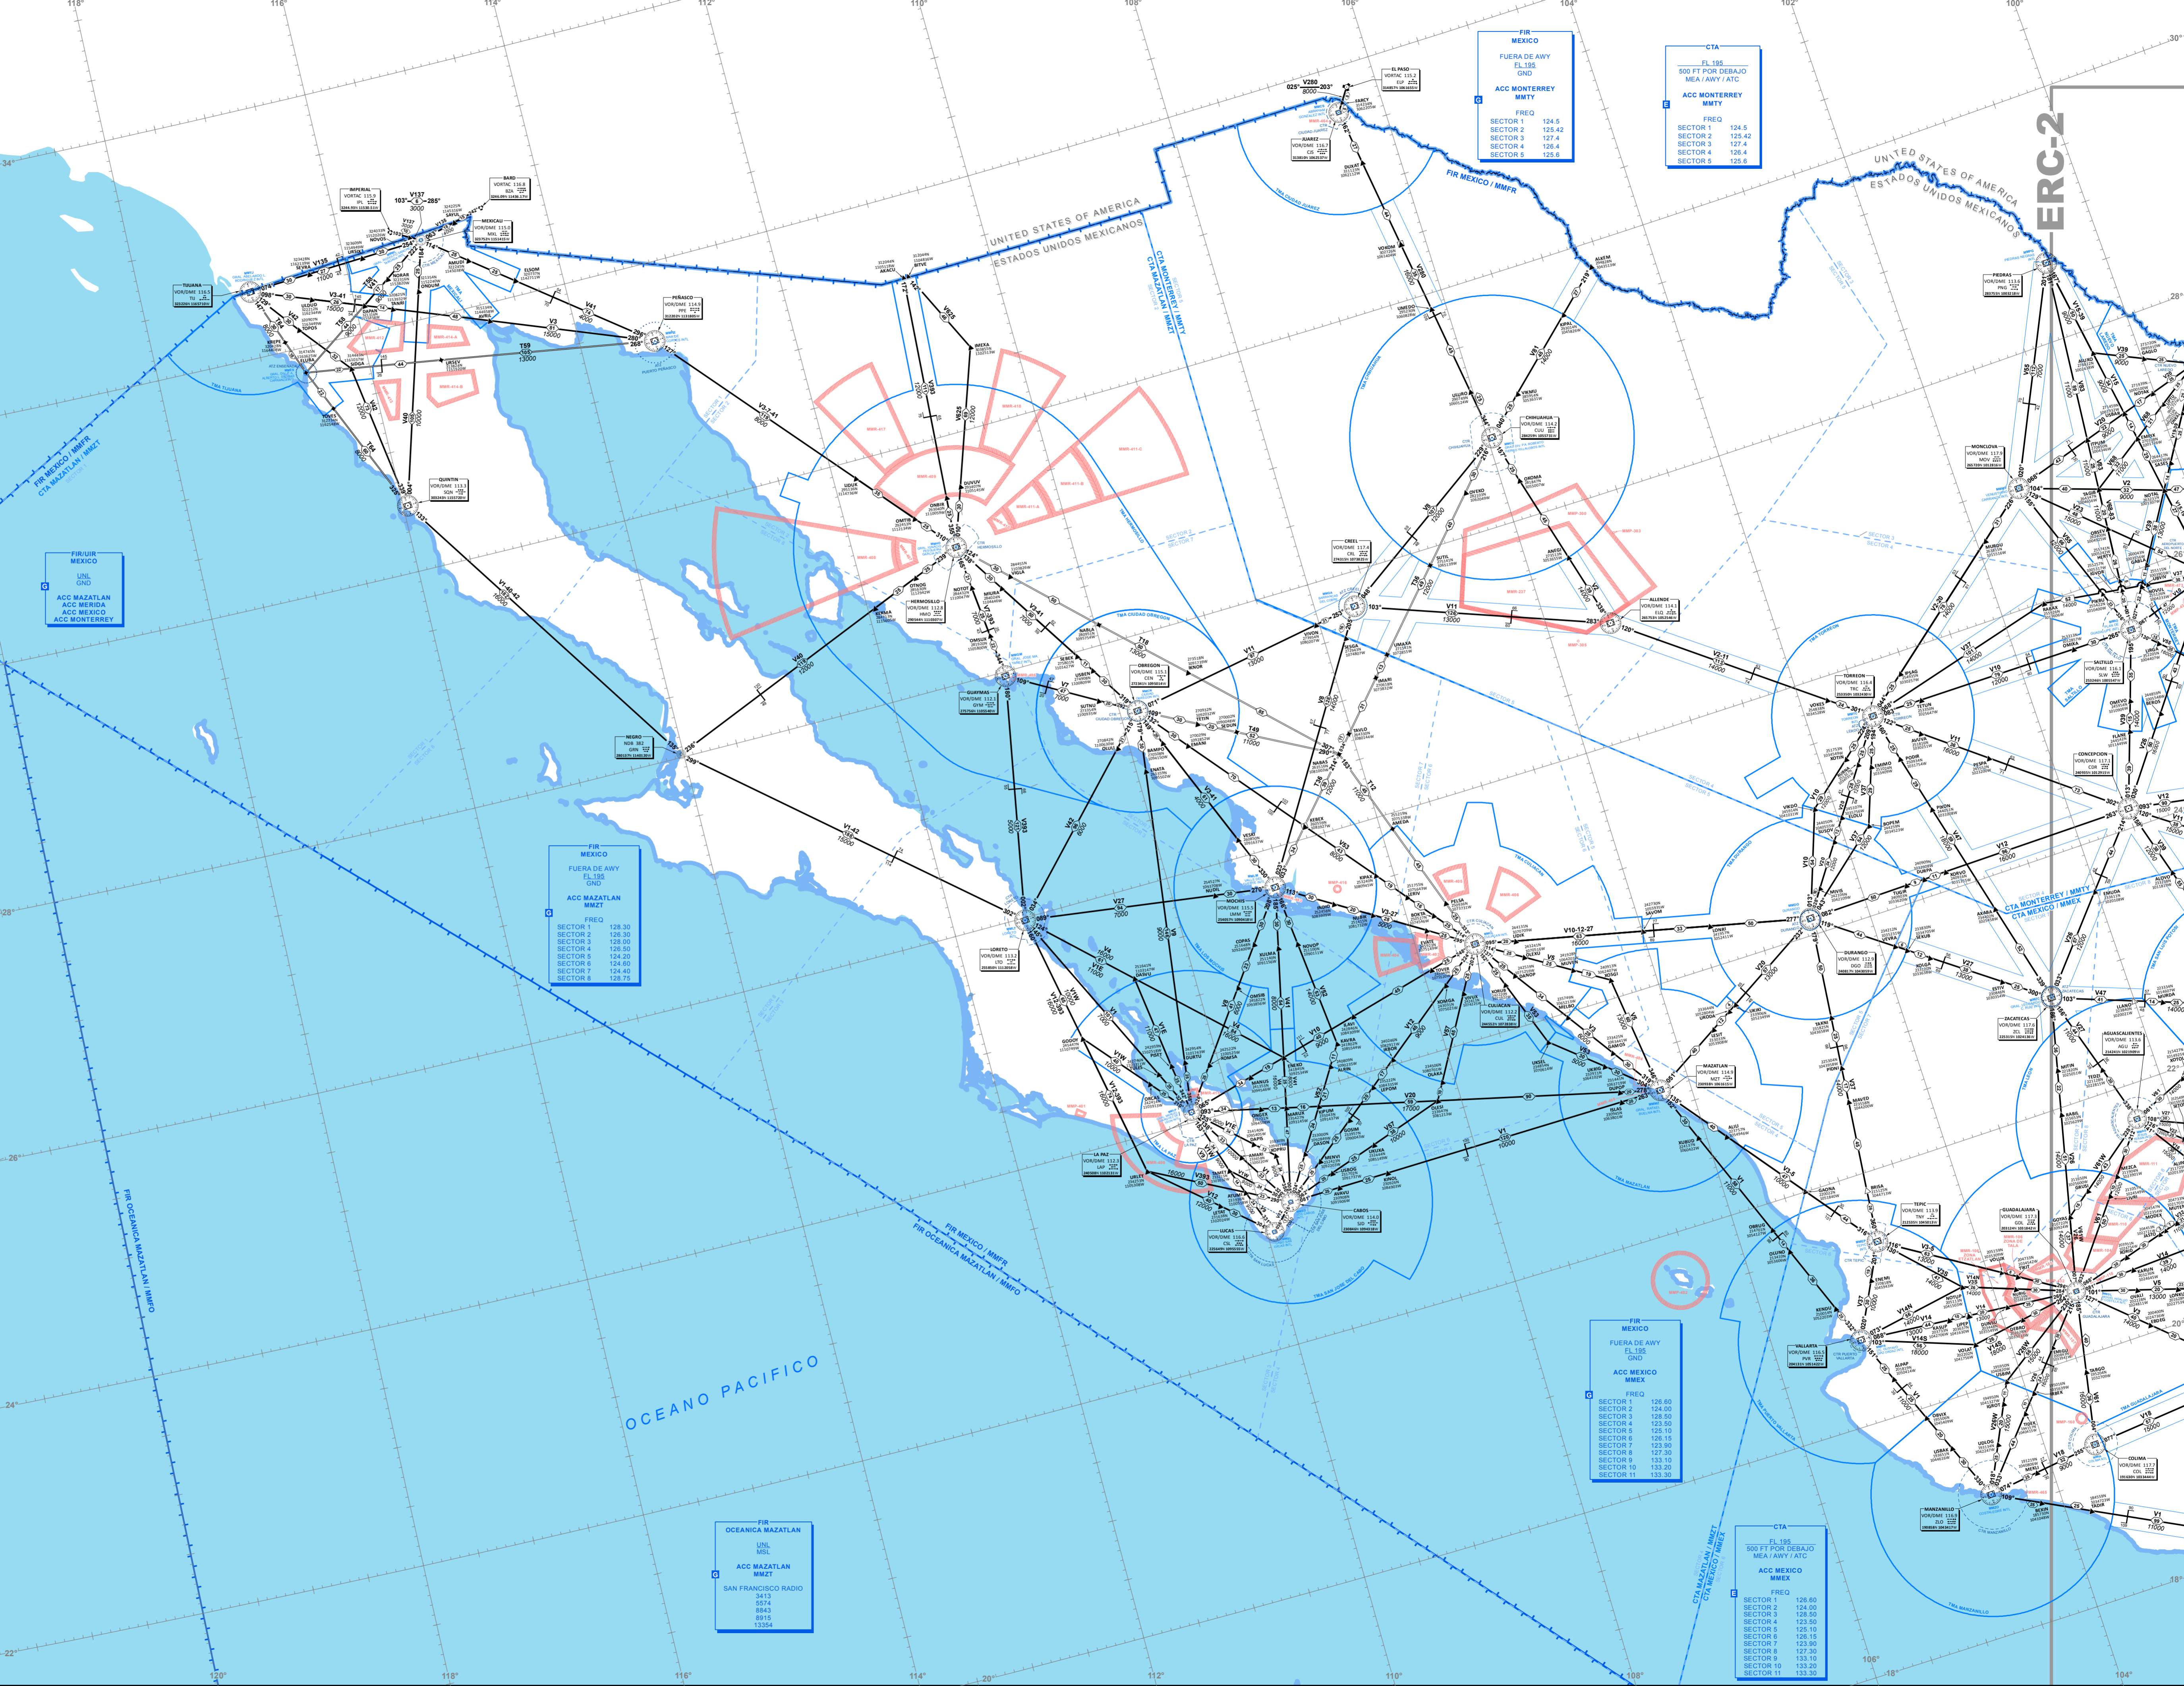

CLAVE LEGEND table with symbols and descriptions for Aerodromo, FIR, TMA, ATZ, CTR, CTA, Sector, ATIS routes, RNAV, COP, WPT, REP, MRP, Restricted Airspace, VOR, NDB, DME, and NAV aids.

NOTAS / REMARKS table with classification of routes and specific remarks regarding VFR flights and altimetry.

ALTIMETRIA / ALTIMETRY table with upper and lower limits for various FIRs and ACCs.

Main table listing MMR (Minimum Flight Levels) for various FIRs and ACCs, including identification, upper and lower limits, and specific remarks.