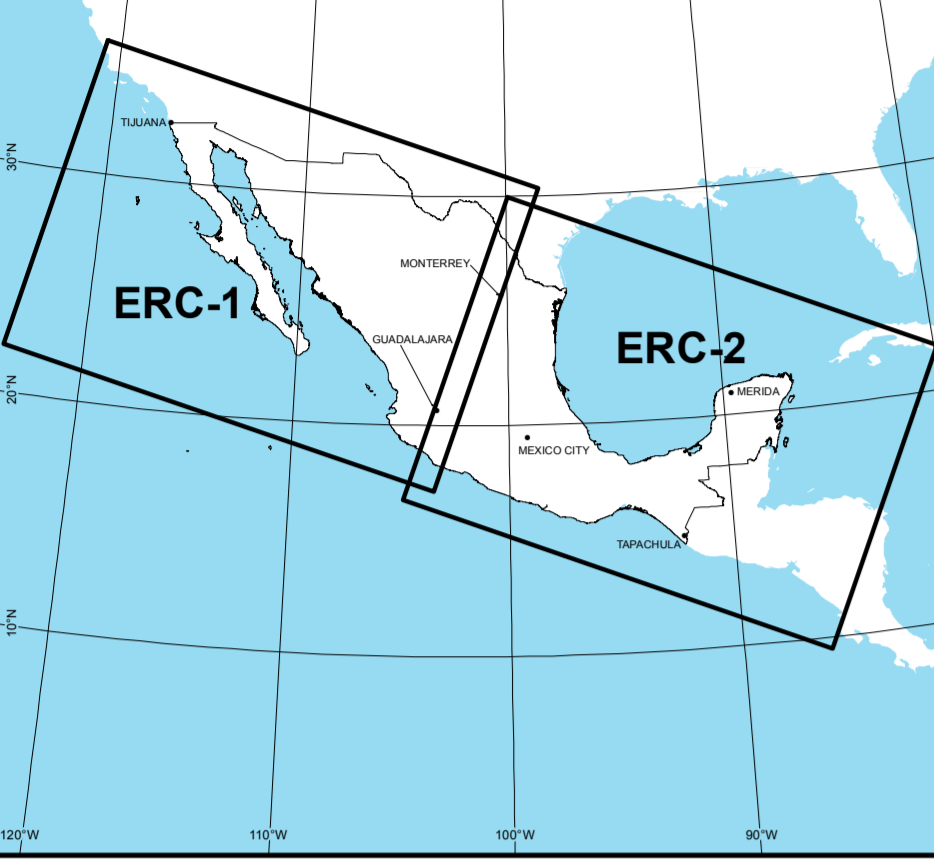

AIP DE MEXICO SICT - AFAC - SENEAM CARTA DE NAVEGACION EN RUTA ESPACIO AEREO INFERIOR LOW ALTITUDE ENROUTE CHART

FECHA DE EFECTIVIDAD Effective 19-MAR-2026 AMDT AIRAC 03/26